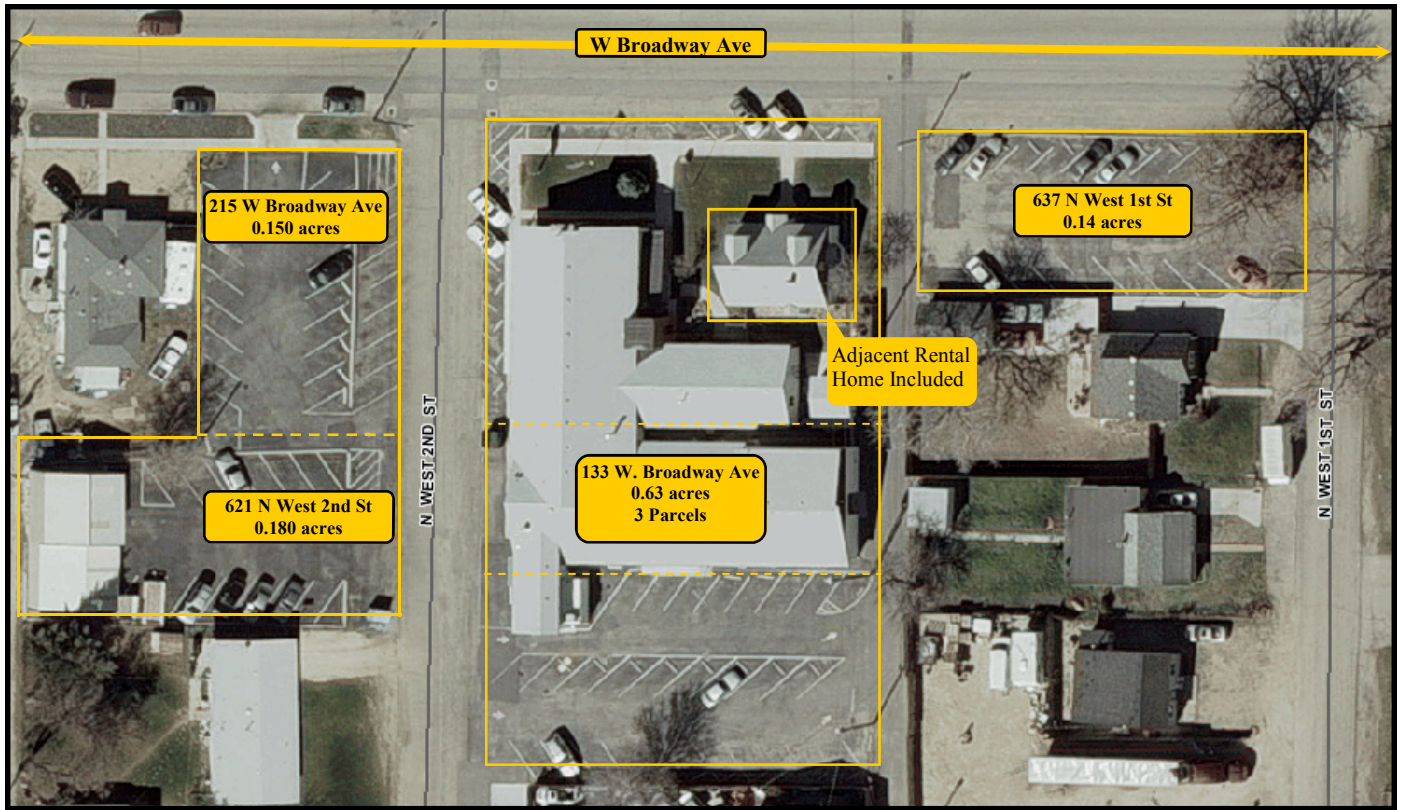

Meridian Senior Center Building For Sale

133 W. Broadway Meridian, ID

www.commercialnw.com ~ nancy@commercialnw.com ~ 208.344.0288

THE INFORMATION CONTAINED HEREIN HAS BEEN OBTAINED BY RELIABLE SOURCES, BUT IS NOT GUARANTEED.
COMMERCIAL NORTHWEST TEAM-A KW COMMERCIAL AFFILIATE